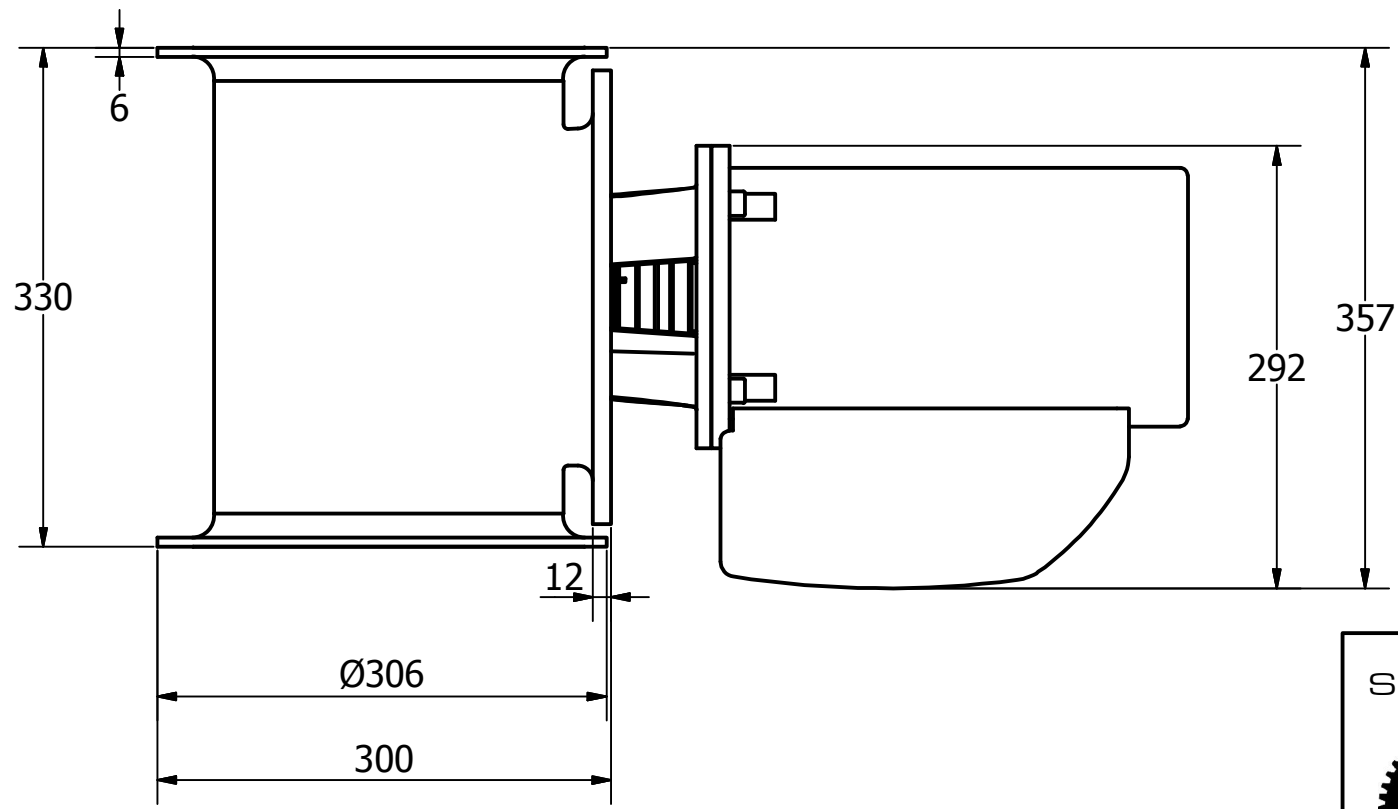

WATERLINE

SLEIPNER MOTOR AS  © Contents of this document is the intellectual property of Sleipner Motor AS. It may not be copied or reproduced without written authorization by Sleipner motor AS		Title SE150/215T-24V metadata		
		Description Side-Power tunnel thruster STERN		
Part nr SM-144841		Designed by Elvira H.	Date 03.12.2018	
Drawing Nr SM-144841		Revision 1/1	Sheet 1/1	Size A3