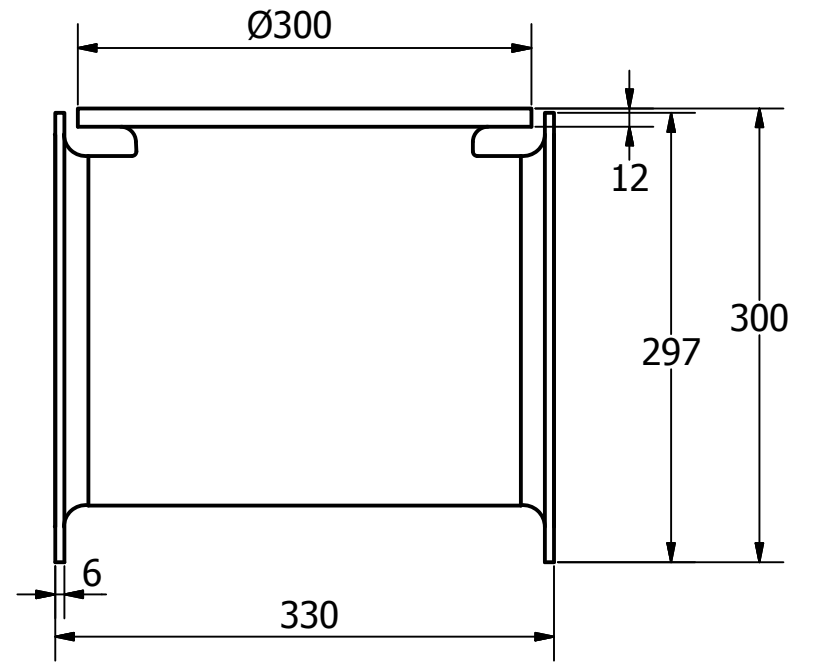

WATERLINE

SLEIPNER MOTOR AS  © Contents of this document is the intellectual property of Sleipner Motor AS. It may not be copied or reproduced without written authorization by Sleipner motor AS		Title SE150/215T-24V metadata		
		Description Side-Power tunnel thruster STERN		
Part nr SM-144841		Designed by Elvira H.	Date 03.12.2018	
Drawing Nr SM-144841		Revision 1/1	Sheet 1/1	Size A3