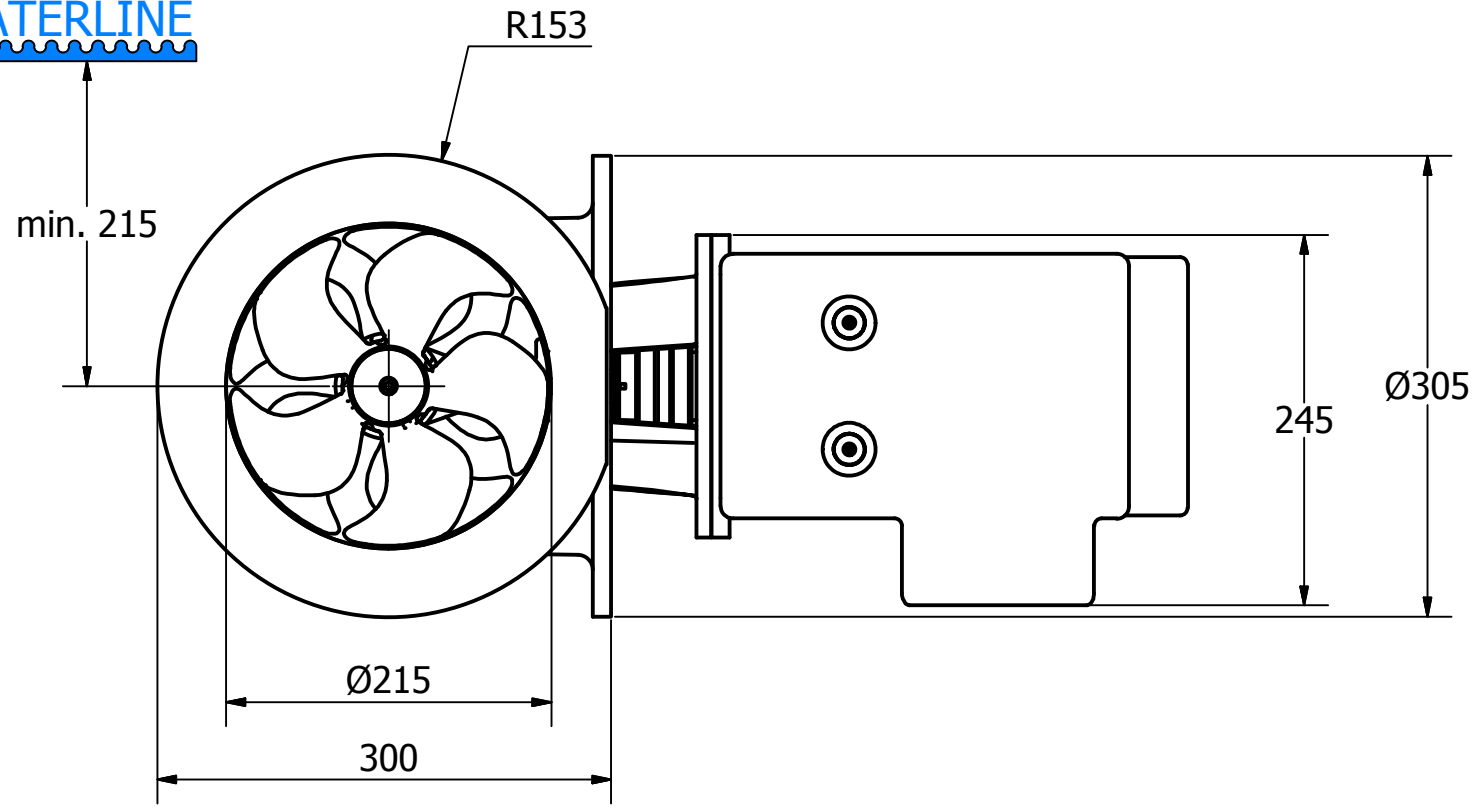

WATERLINE

SLEIPNER MOTOR AS  © Contents of this document is the intellectual property of Sleipner Motor AS. It may not be copied or reproduced without written authorization by Sleipner motor AS		Title SE150/215T-24V metadata		
		Description Side-Power tunnel thruster STERN		
Part nr SM-144841		Designed by Elvira H.	Date 03.12.2018	
Drawing Nr SM-144841		Revision 1/1	Sheet 1/1	Size A3