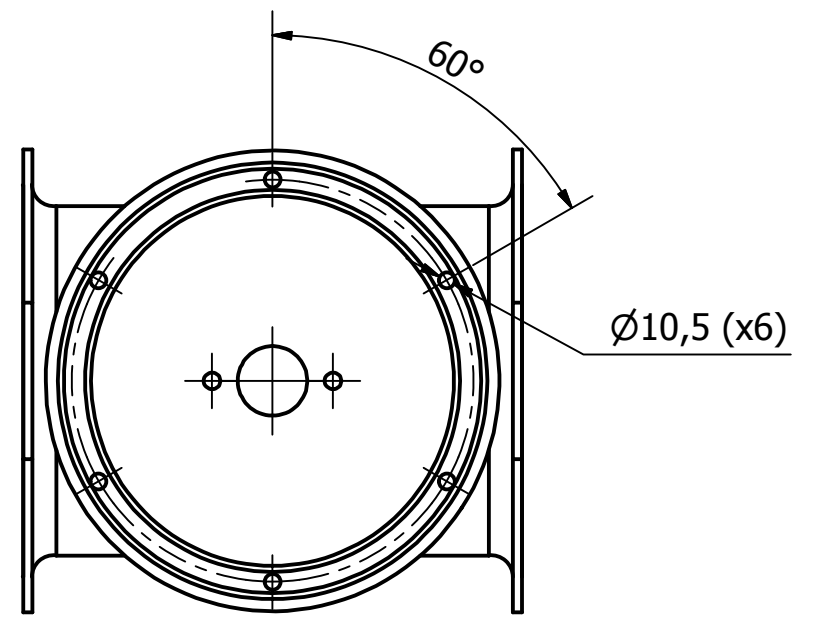

WATERLINE

SLEIPNER MOTOR AS  © Contents of this document is the intellectual property of Sleipner Motor AS. It may not be copied or reproduced without written authorization by Sleipner motor AS		Title SE150/215T-24V metadata		
		Description Side-Power tunnel thruster STERN		
Part nr SM-144841		Designed by Elvira H.	Date 03.12.2018	
Drawing Nr SM-144841		Revision 1/1	Sheet 1/1	Size A3